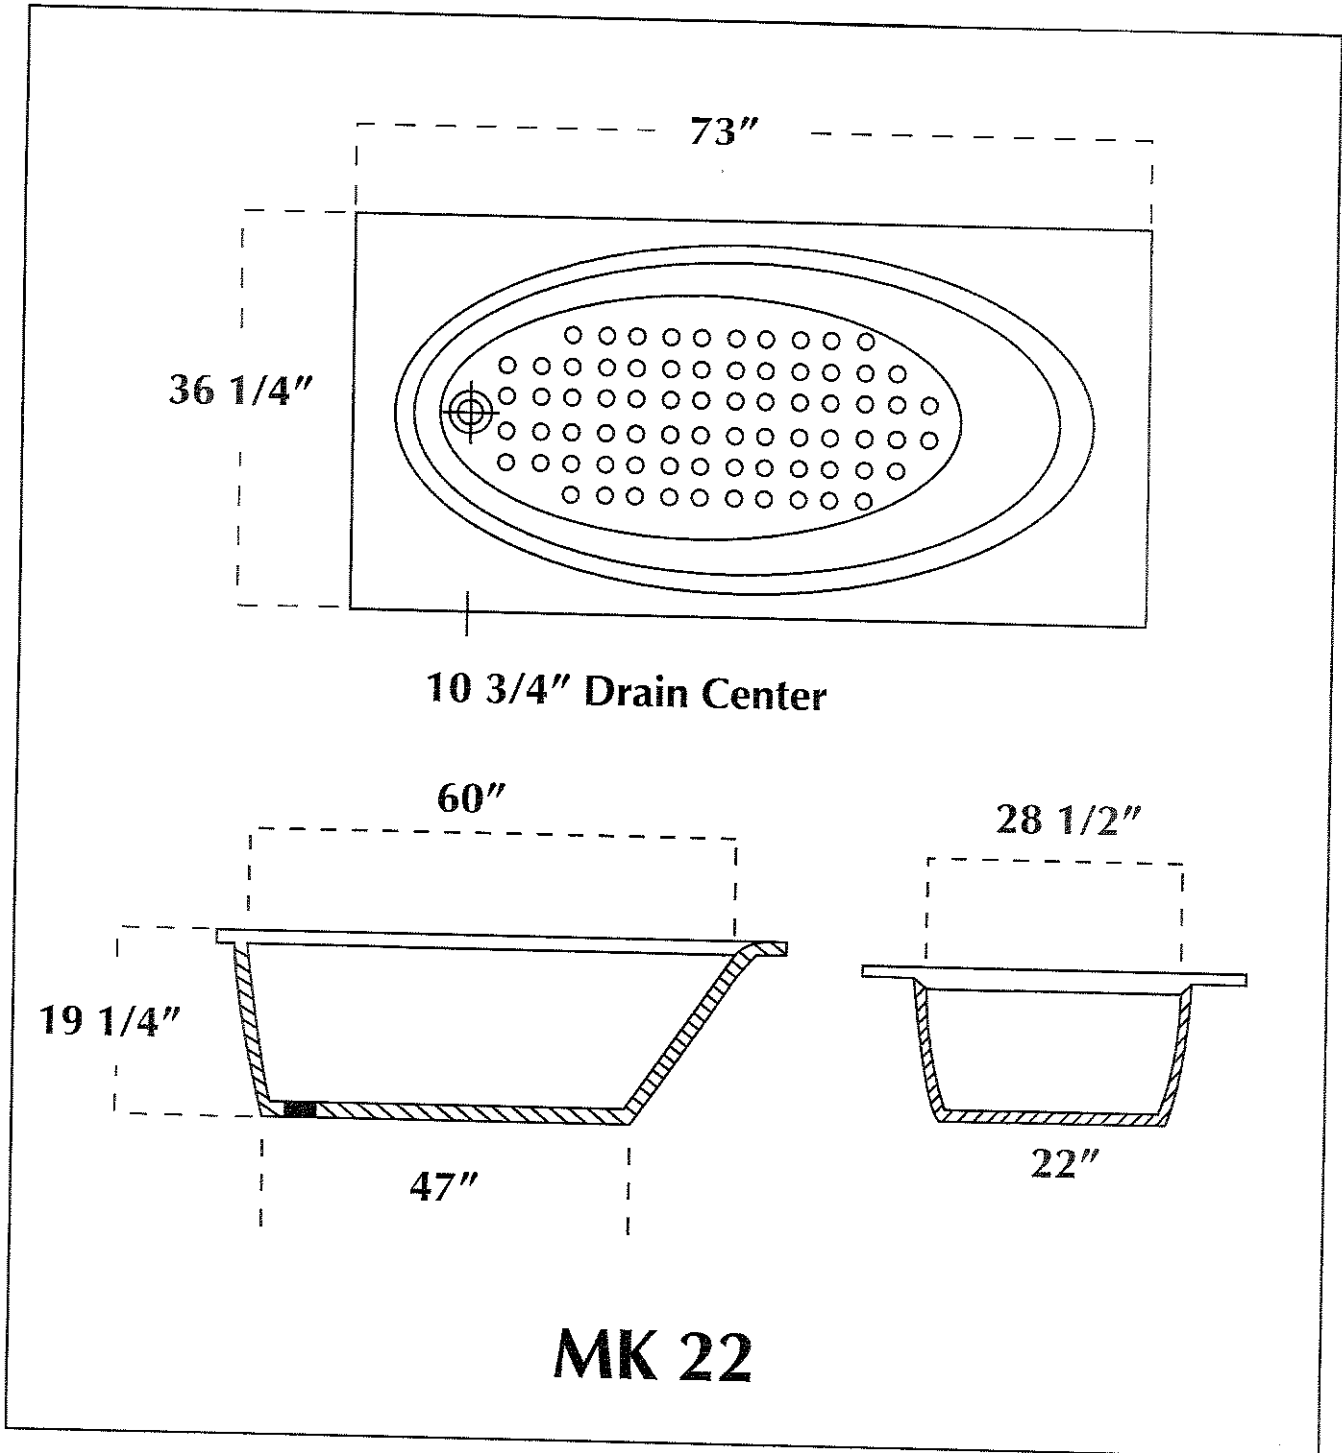

Venetian Marble, Inc.

SPECIFICATION DRAWING

Tub MK 22

2150 Carter Gallier Blvd, Suite A, Powhatan, VA 23139
804.378.1190 / 804.378.1193 fax