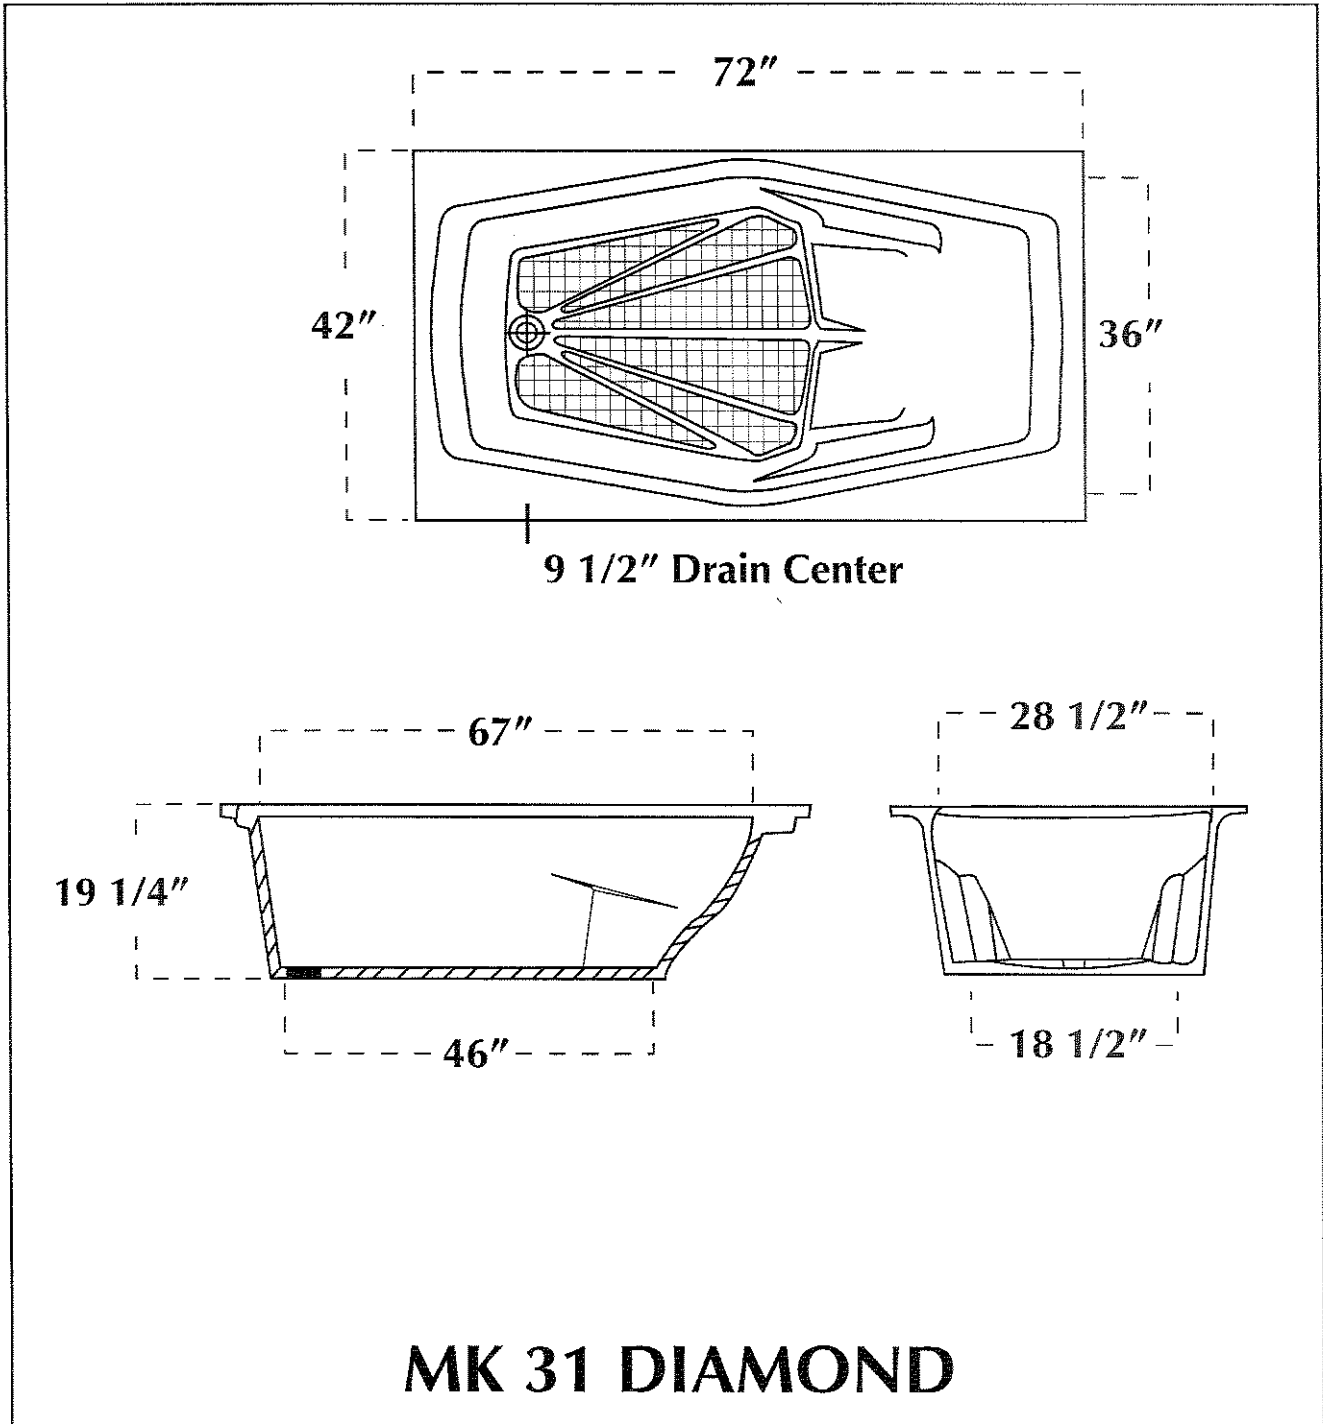

Venetian Marble, Inc.

SPECIFICATION DRAWING

Tub MK 31 DIAMOND

2150 Carter Gallier Blvd, Suite A, Powhatan, VA 23139
804.378.1190 / 804.378.1193 fax