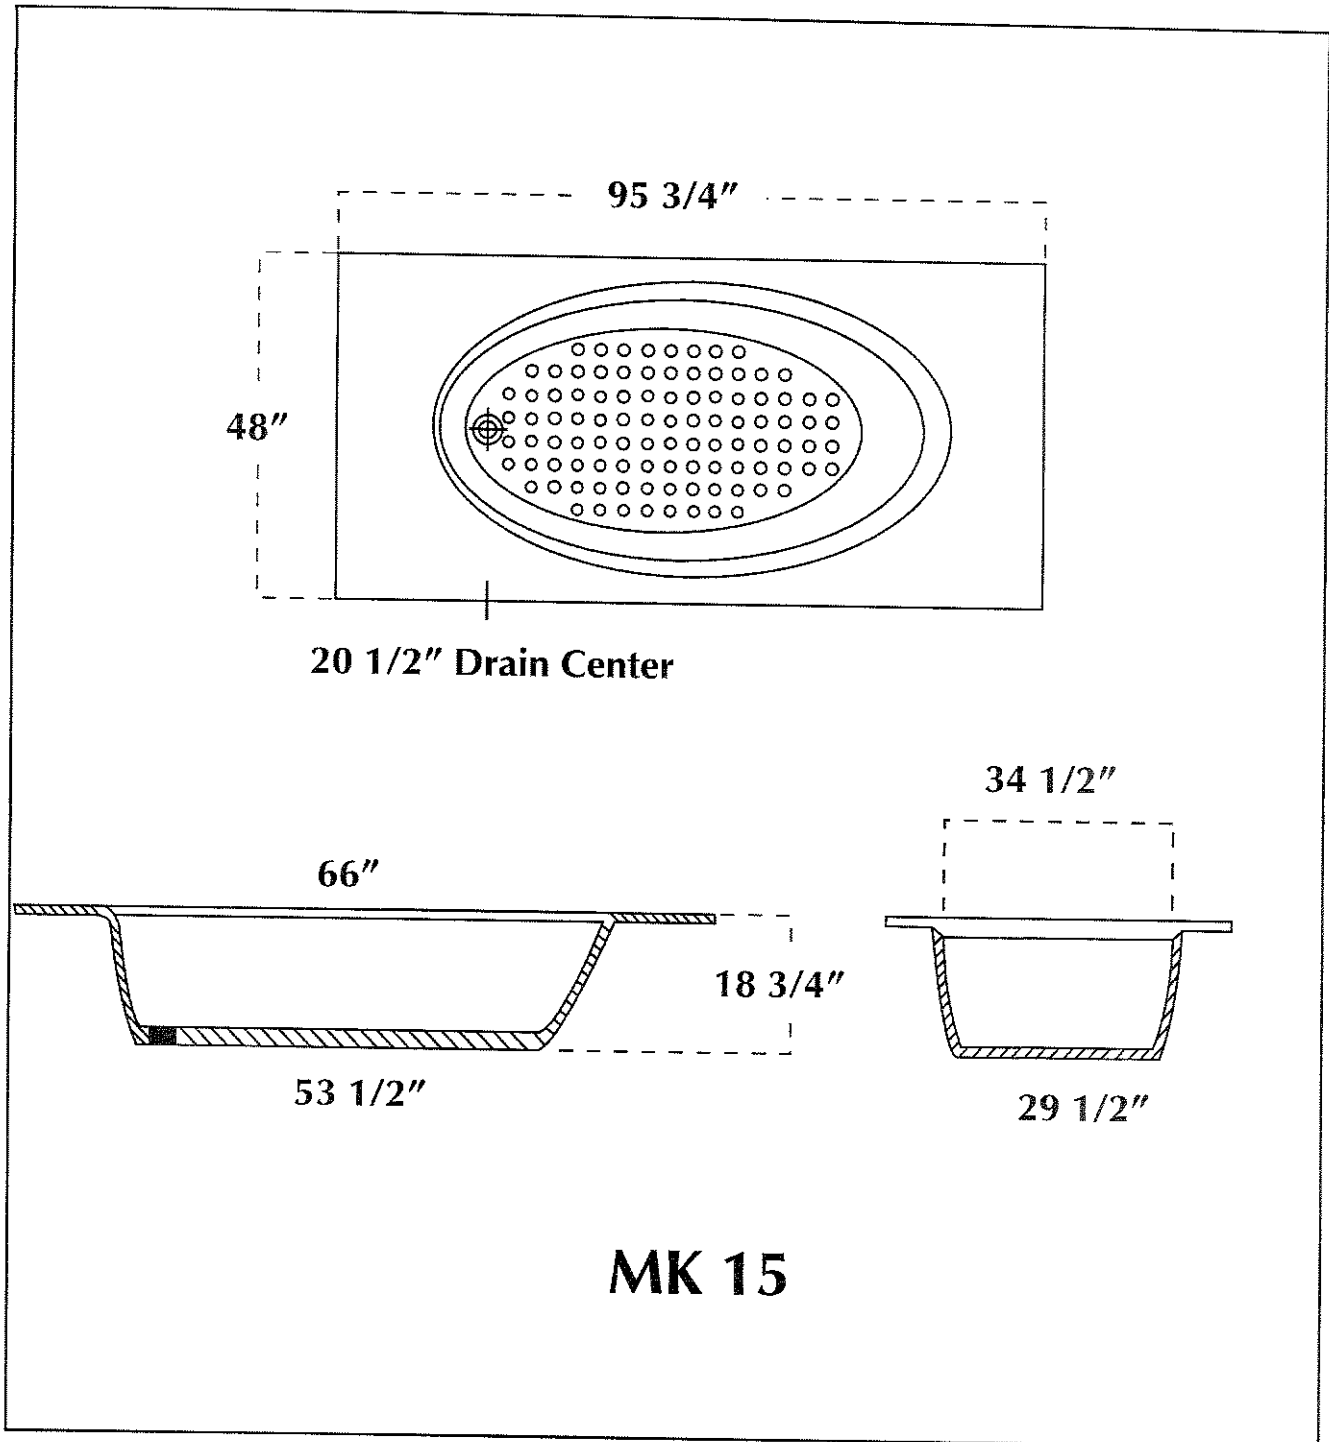

Venetian Marble, Inc.

SPECIFICATION DRAWING

Tub MK 15

2150 Carter Gallier Blvd, Suite A, Powhatan, VA 23139
804.378.1190 / 804.378.1193 fax