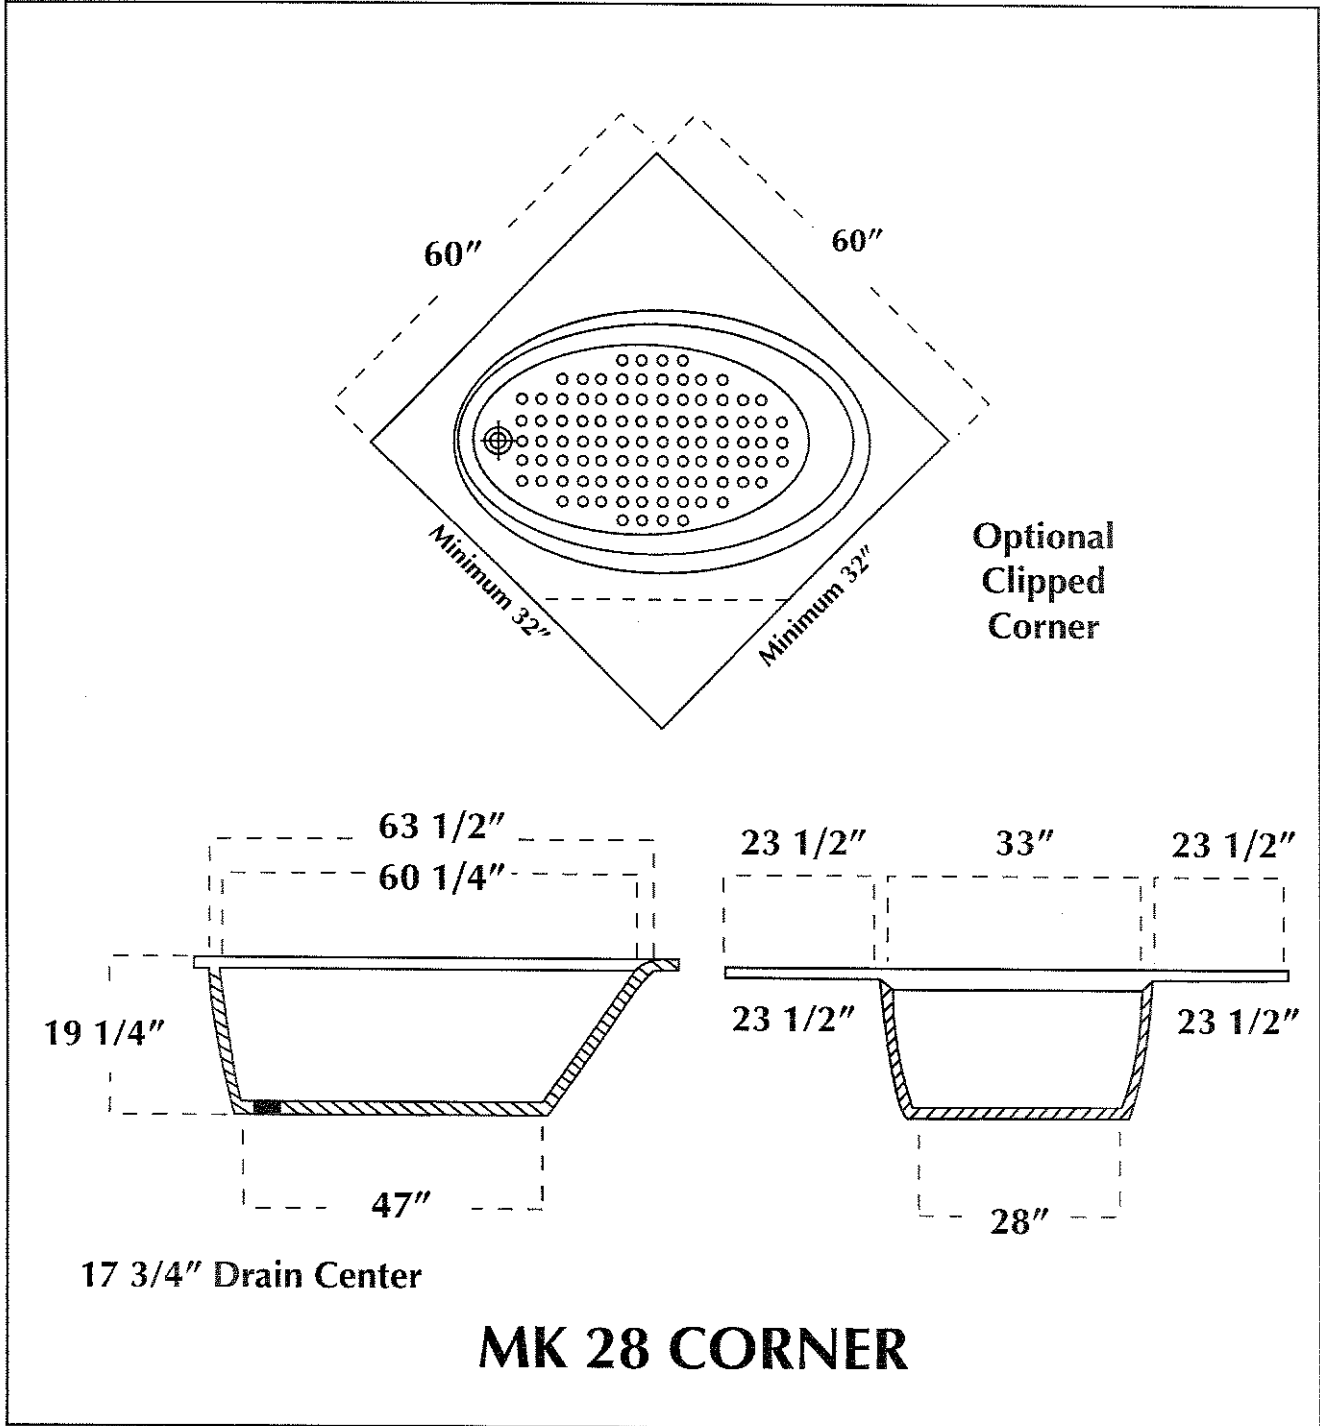

Venetian Marble, Inc.

SPECIFICATION DRAWING

Tub MK 28 Corner

2150 Carter Gallier Blvd, Suite A, Powhatan, VA 23139
804.378.1190 / 804.378.1193 fax