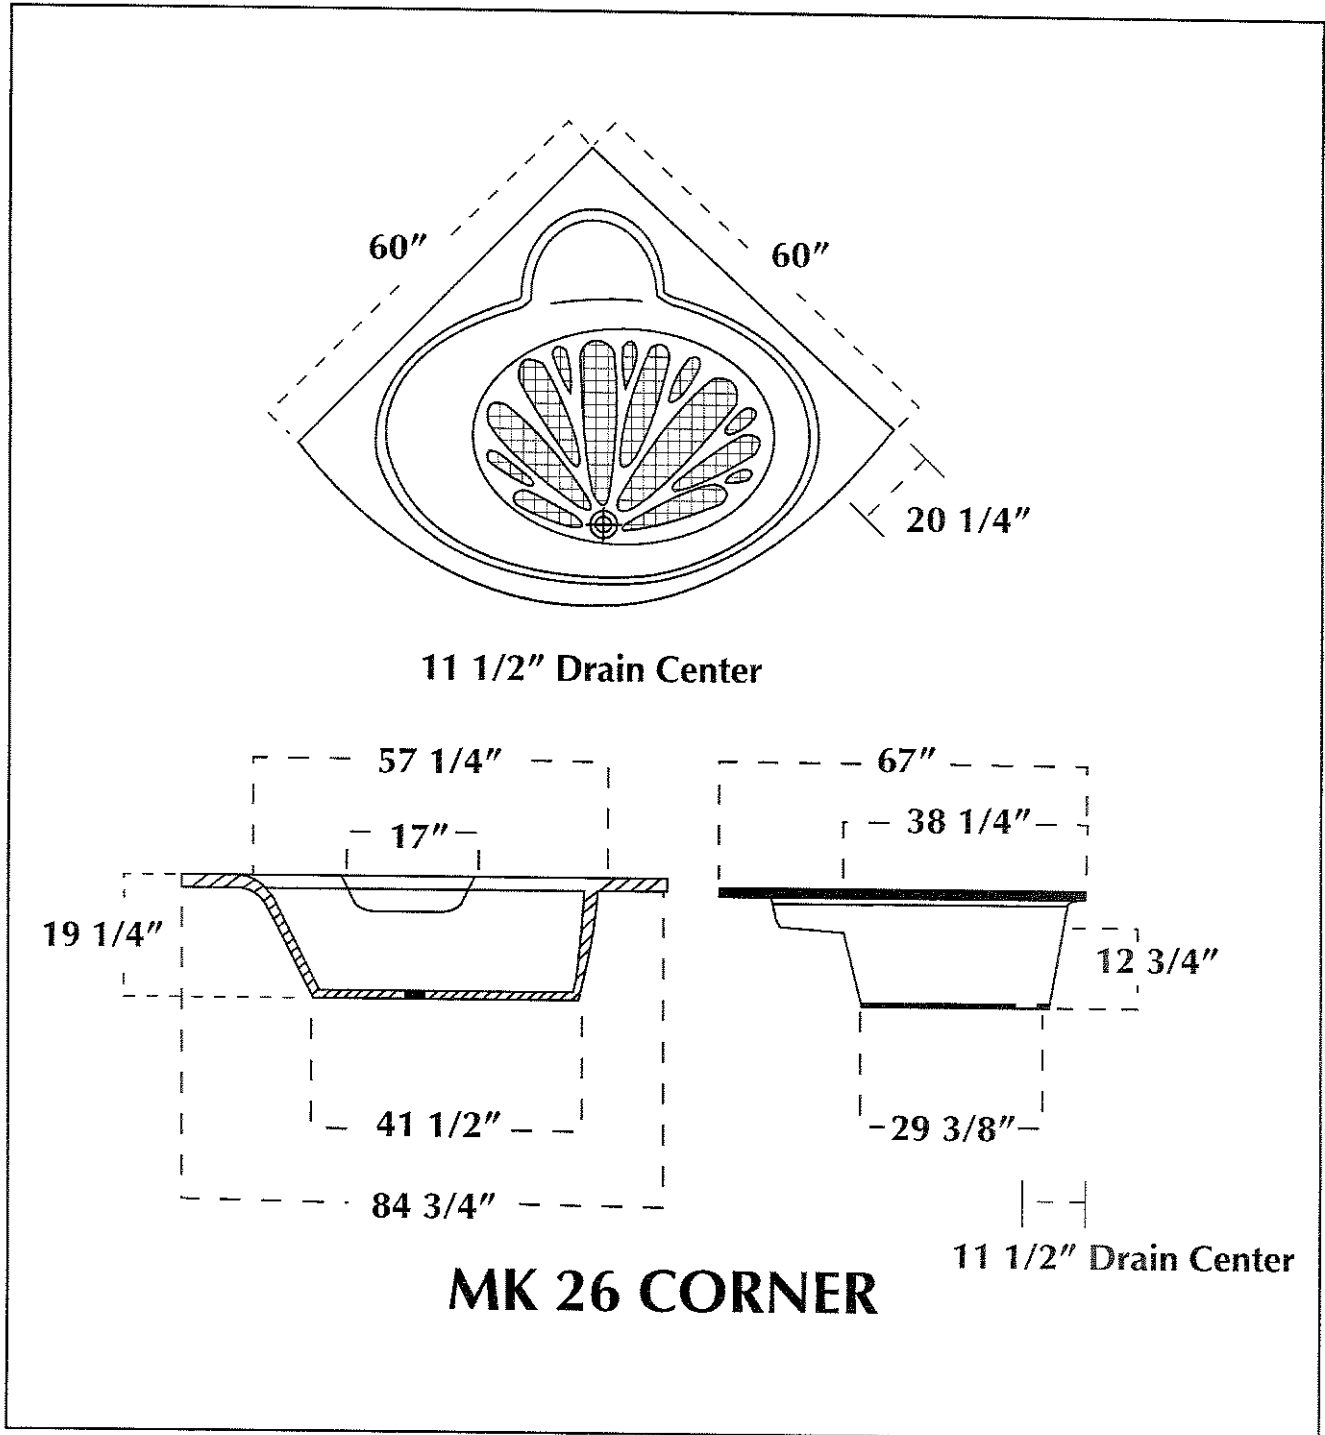

Venetian Marble, Inc.

SPECIFICATION DRAWING

Tub MK 26 CORNER

2150 Carter Gallier Blvd, Suite A, Powhatan, VA 23139

804.378.1190 / 804.378.1193 fax