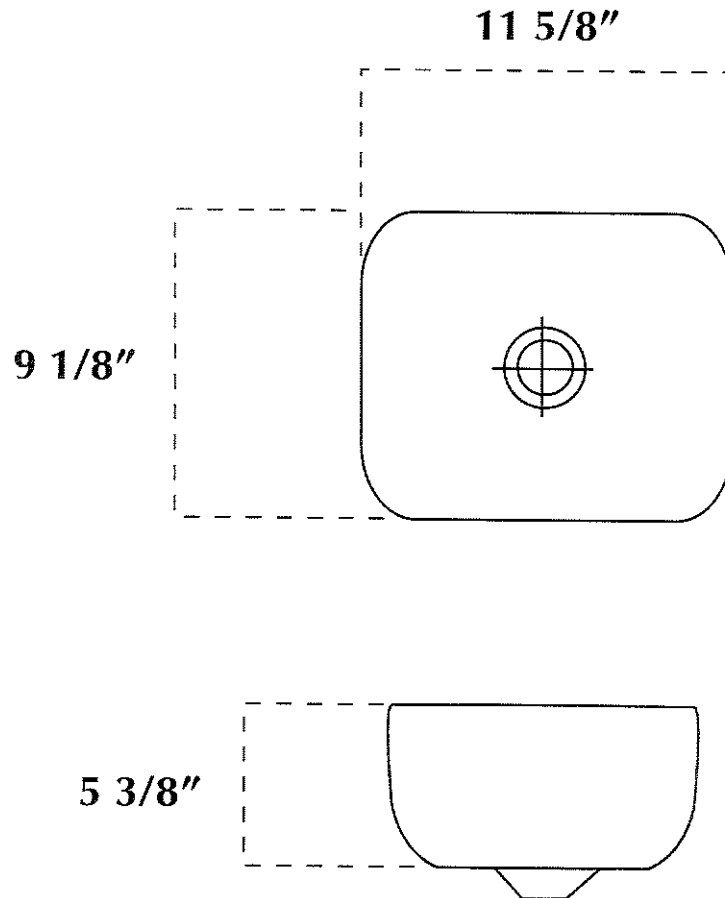

Venetian Marble, Inc.

SPECIFICATION DRAWING

Sink BAR WITH NO OVERFLOW

BAR SINK **NO OVERFLOW**

Two drain sizes are available - specify when ordering.
Bathroom drain 1 3/4" for typical applications.
Kitchen drain 3 1/4" to accomodate a disposal.