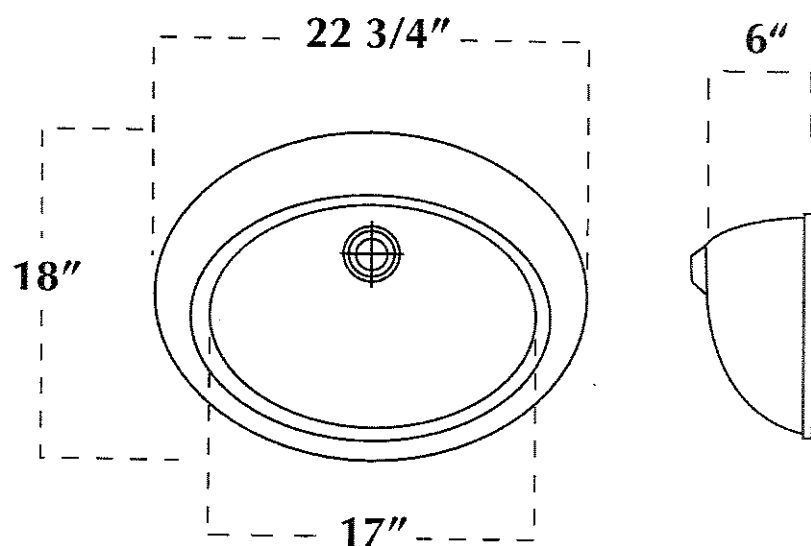

Venetian Marble, Inc.

SPECIFICATION DRAWING

Bowl **LARGE RECESSED OVAL**

LARGE RECESSED OVAL

2150 Carter Gallier Blvd, Suite A, Powhatan, VA 23139
804.378.1190 / 804.378.1193 fax