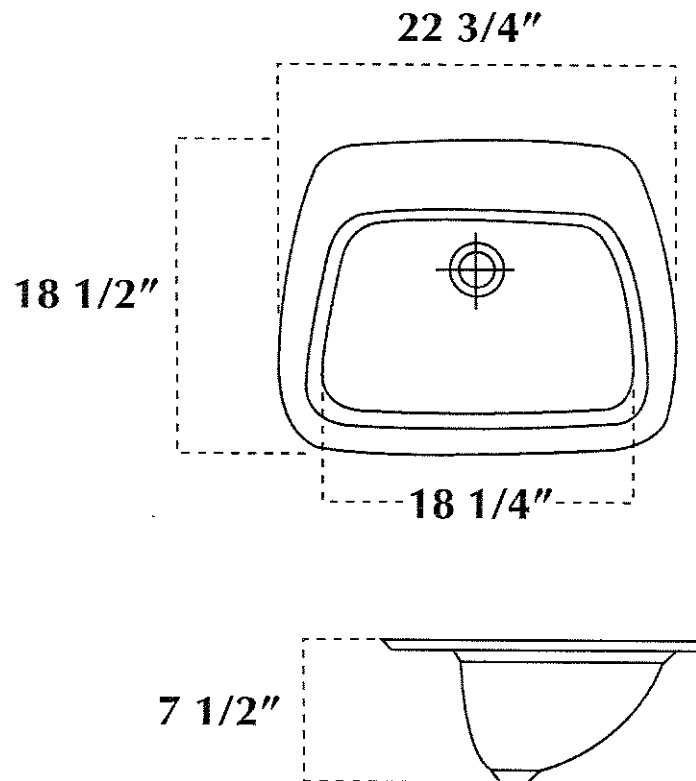

Venetian Marble, Inc.

SPECIFICATION DRAWING

Bowl LARGE RECESSED RECTANGLE

LARGE RECESSED RECTANGLE

2150 Carter Gallier Blvd, Suite A, Powhatan, VA 23139
804.378.1190 / 804.378.1193 fax