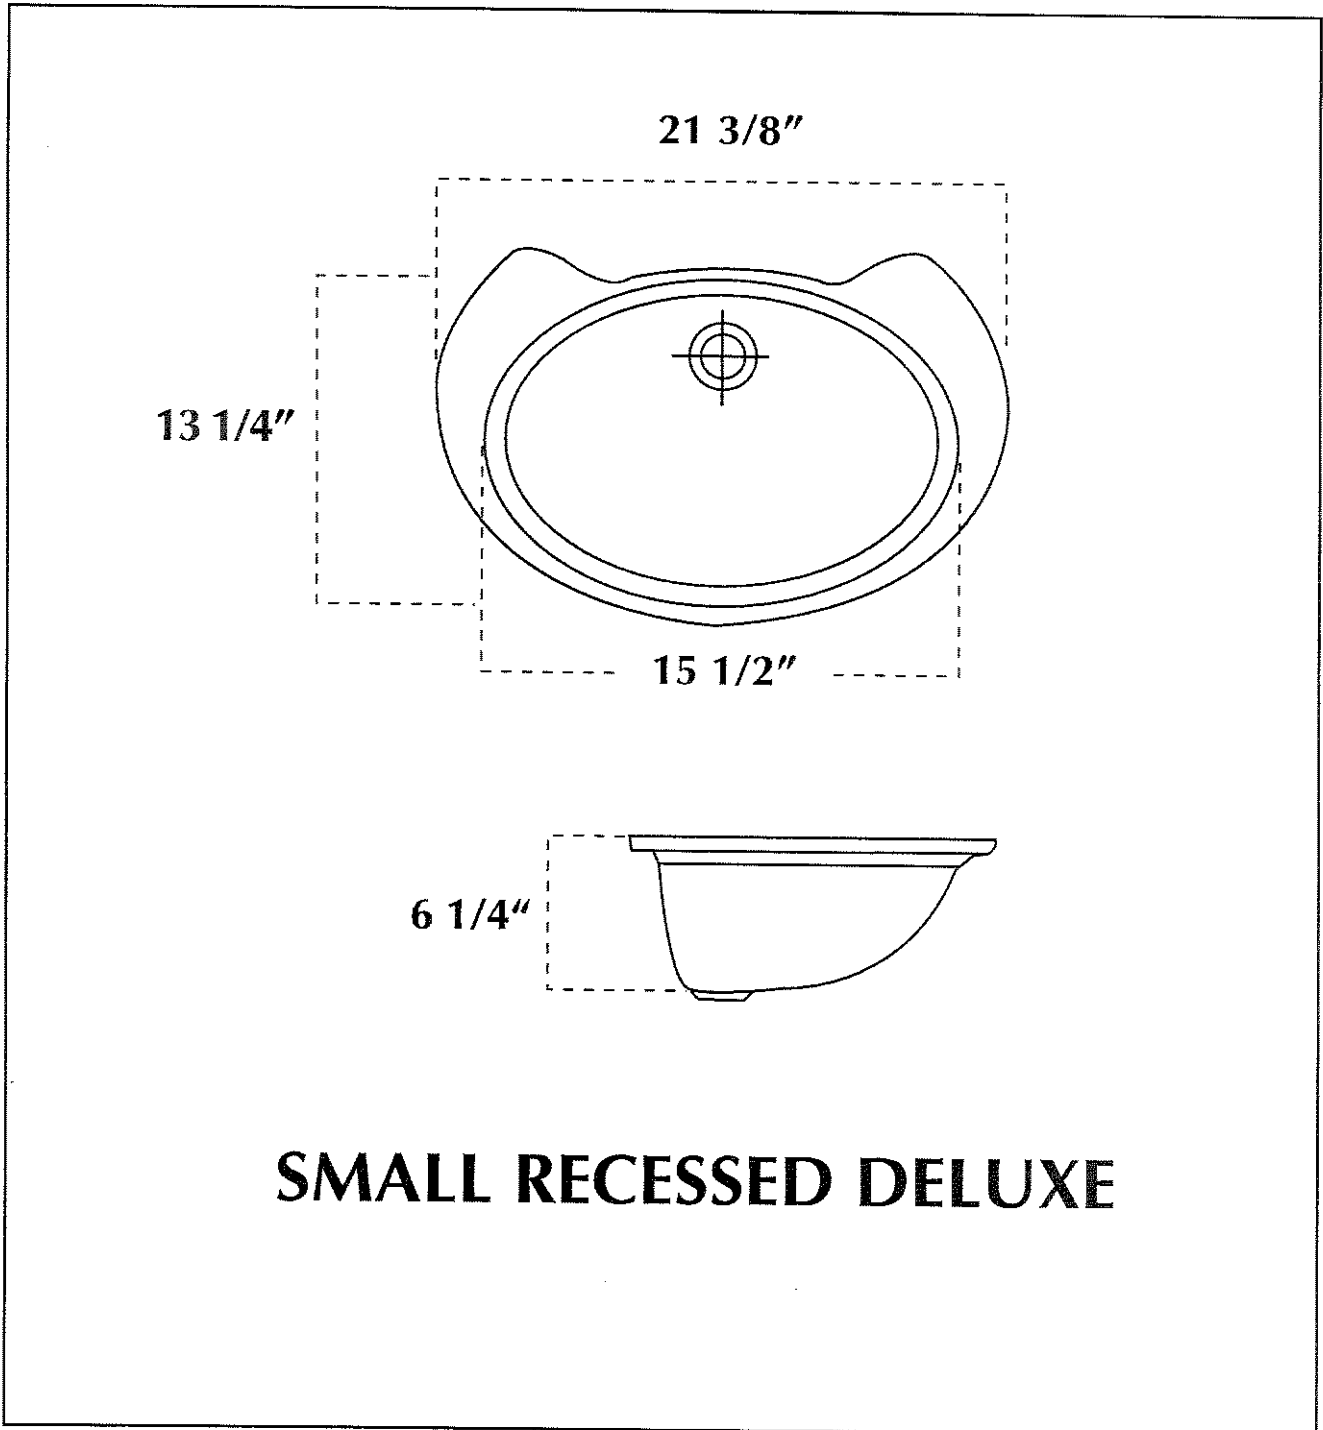

Venetian Marble, Inc.

SPECIFICATION DRAWING

Bowl **SMALL RECESSED DELUXE**

SMALL RECESSED DELUXE

2150 Carter Gallier Blvd, Suite A, Powhatan, VA 23139
804.378.1190 / 804.378.1193 fax