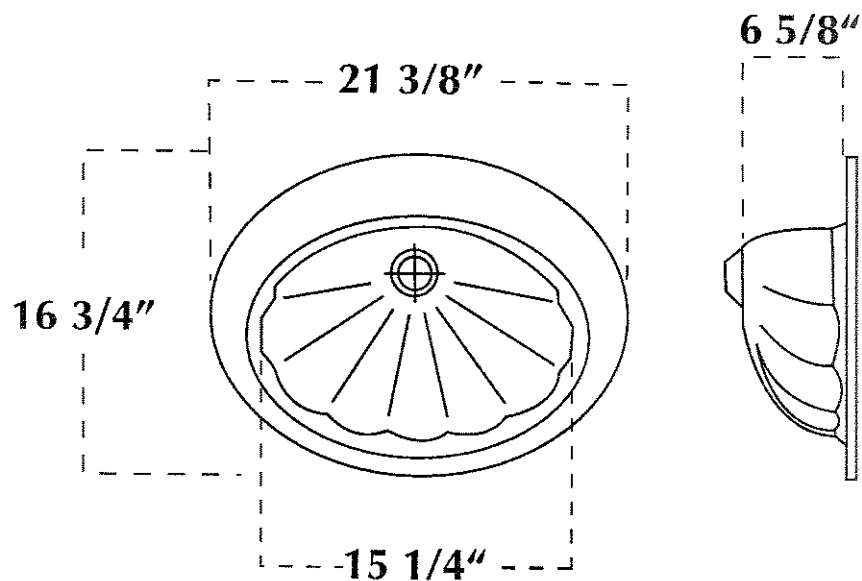

Venetian Marble, Inc.

SPECIFICATION DRAWING

Bowl **SMALL RECESSED SHELL**

SMALL RECESSED SHELL

2150 Carter Gallier Blvd, Suite A, Powhatan, VA 23139
804.378.1190 / 804.378.1193 fax