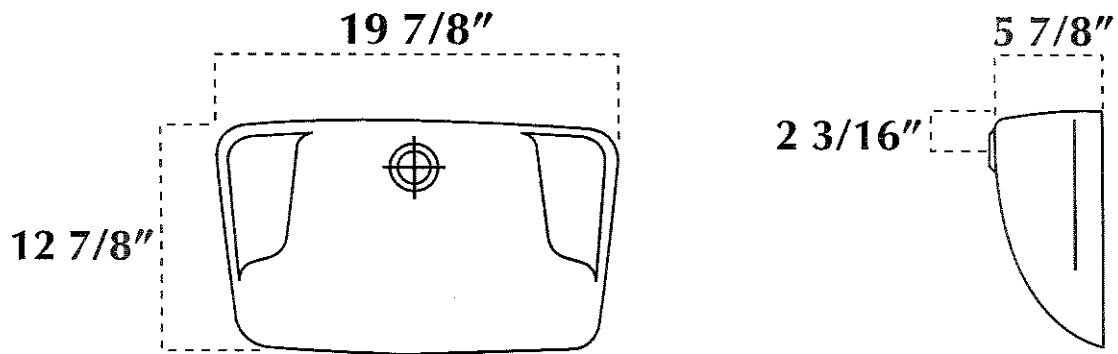

Venetian Marble, Inc.

SPECIFICATION DRAWING

SUPER BOWL WITH SOAP DISH

SUPER BOWL WITH SOAP DISH

No overflow

2150 Carter Gallier Blvd, Suite A, Powhatan, VA 23139
804.378.1190 / 804.378.1193 fax