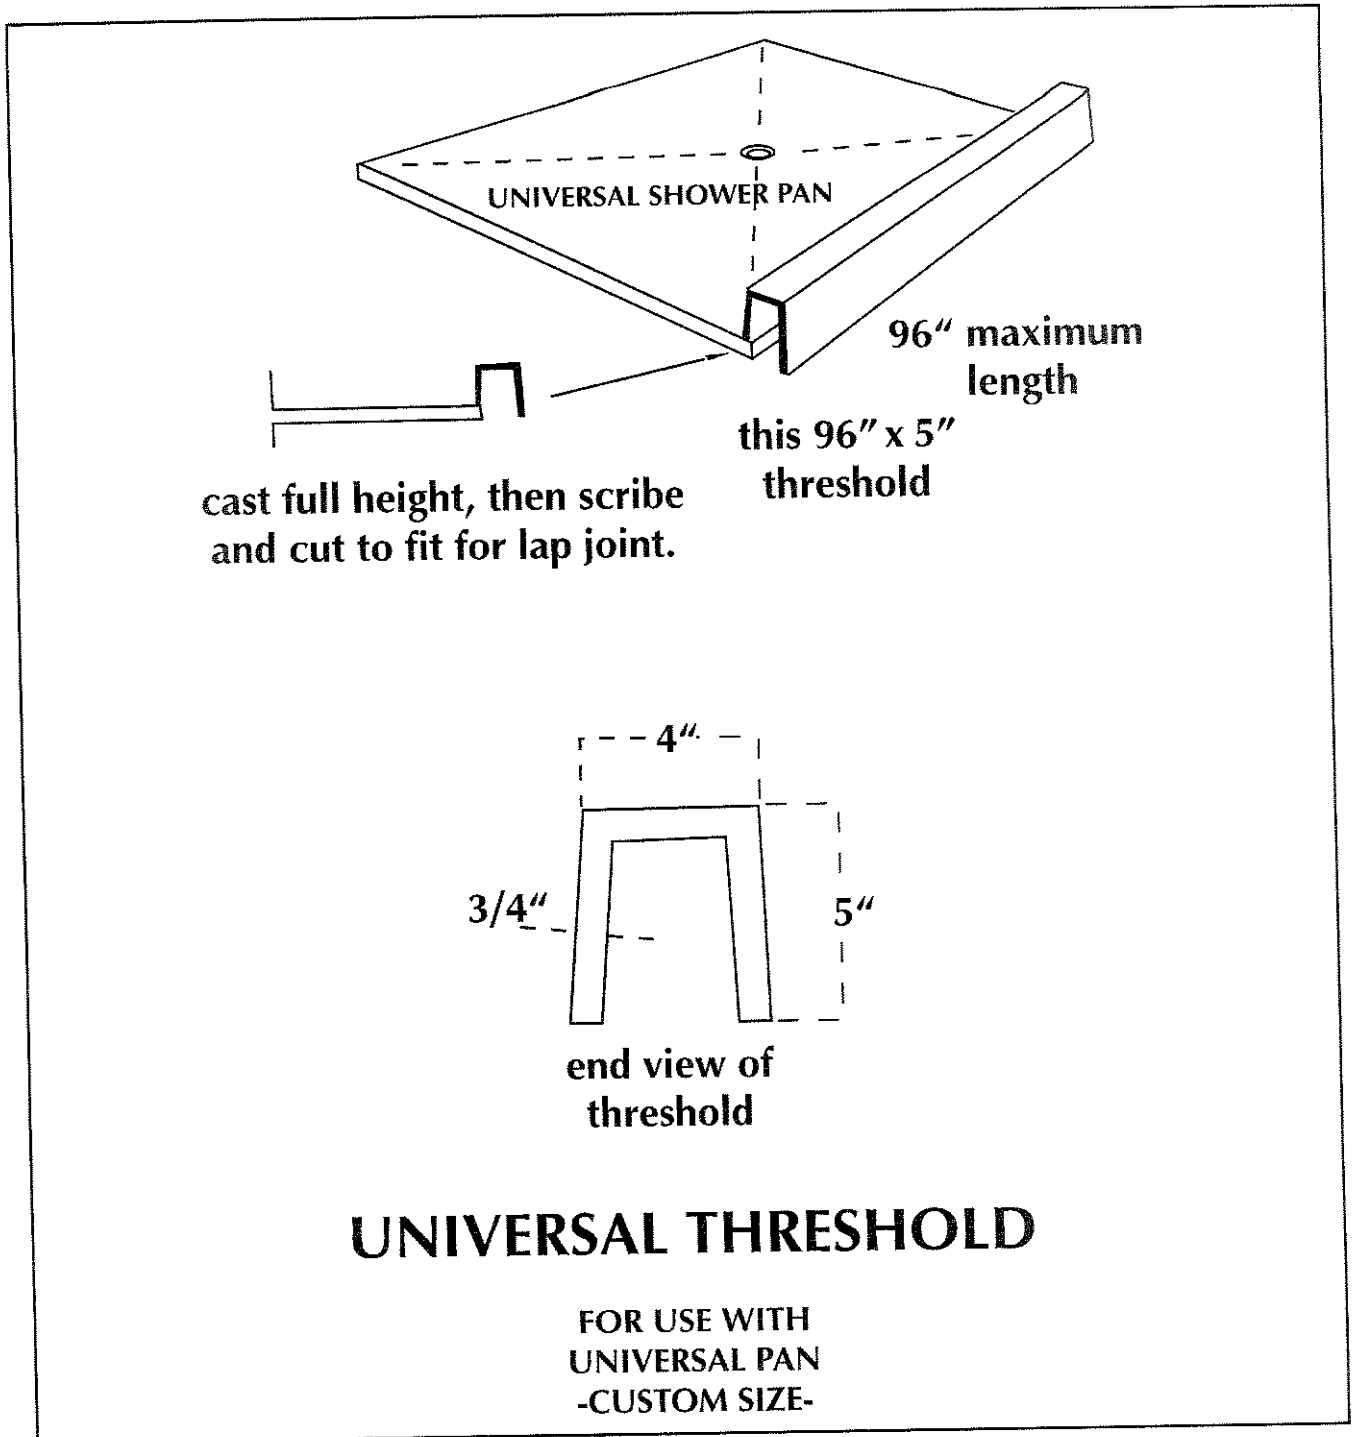

Venetian Marble, Inc.

SPECIFICATION DRAWING

UNIVERSAL THRESHOLD

2150 Carter Gallier Blvd, Suite A, Powhatan, VA 23139

804.378.1190 / 804.378.1193 fax